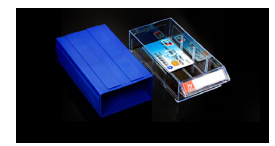

GS-F1#
•External Size: 180x95x50mm
•Internal Size: 155x80x40mm
•Material PS&ABS
•Applications:
Small Plastic Storage Box