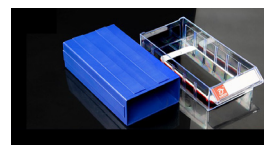

GS-F5#
•External Size: 220x108x55mm
•Internal Size: 193x98x47mm
•Material PS&ABS
•Applications:
Small Plastic Storage Box