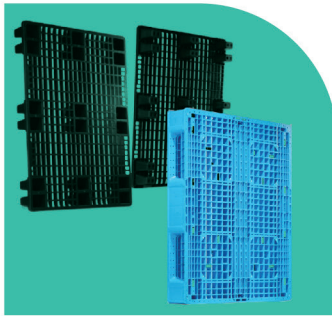

**GOLDSTAR INDUSTRIAL SUPPLIES PTE LTD**

11, Yishun Industrial Street #04-109, North Spring Bizhub, Singapore 768089

**PLASTICS CONTAINERS**

- PLASTIC PALLET • PLASTIC BOX • FOOD GRADE PLASTIC • PART BOX SERIES • JUMBO BOX SERIES
- PLASTIC BASKET • SECURITY TOTE BOX • PLASTIC DRAWER • FOLDABLE BOXES (SPACE SAVING)

# PLASTIC PALLET

**GS-N41211SL**  
 • Size: 1200 x 1100 x 120 mm  
 • Entry: Forklift: 4 way  
 • Hand Pallet Jack :4 way  
 • Power Truck : 2 way  
 • Non-reversible  
 • Material: Recyclable Material  
 • Static Load: 3000kg  
 • Dynamic Load: 1000kg

**GS-RSPEN2-1313-250**  
 • Size: 1350 x 1350 x 300 mm  
 • Entry: Forklift: 2 way  
 • Hand Pallet Jack :2 way  
 • Power Truck : 2 way  
 • Non-reversible  
 • Material: Body-LLDPE/ Top Deck-PP  
 • Static Load: 4000kg  
 • Dynamic Load: 1200kg"