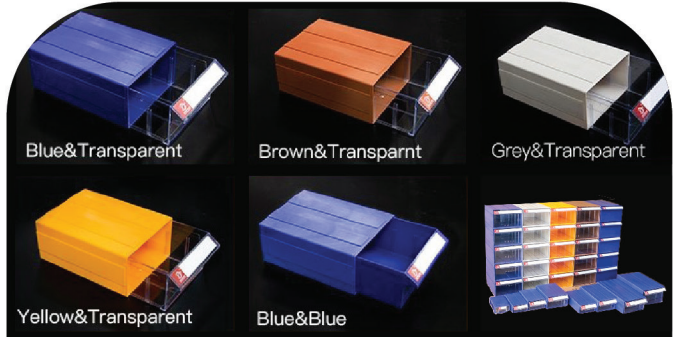

**GOLDSTAR INDUSTRIAL SUPPLIES PTE LTD**

11, Yishun Industrial Street #04-109, North Spring Bizhub, Singapore 768089

**PLASTICS CONTAINERS**

- PLASTIC PALLET • PLASTIC BOX • FOOD GRADE PLASTIC • PART BOX SERIES • JUMBO BOX SERIES
- PLASTIC BASKET • SECURITY TOTE BOX • PLASTIC DRAWER • FOLDABLE BOXES (SPACE SAVING)