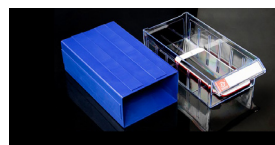

GS-F6#
•External Size: 240x130x78mm
•Internal Size: 215x115x65mm
•Material PS&ABS
•Applications:
Small Plastic Storage Box