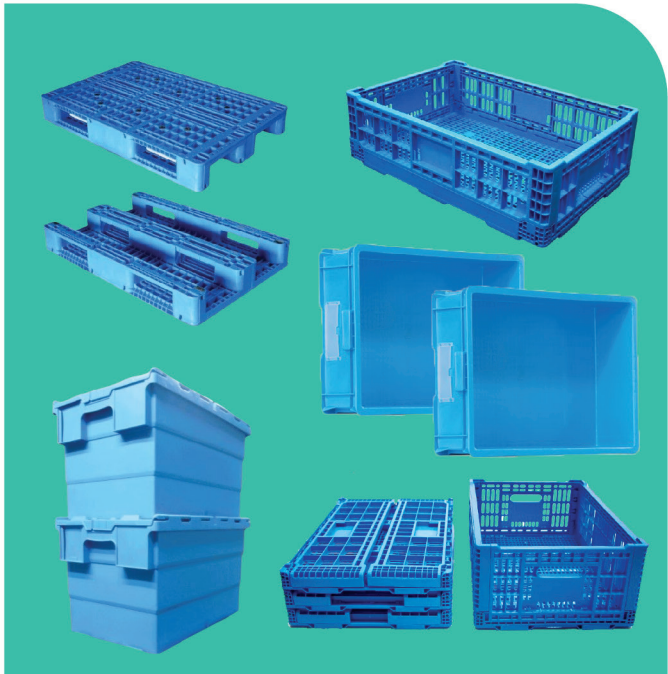

**GOLDSTAR INDUSTRIAL SUPPLIES PTE LTD**

11, Yishun Industrial Street #04-109, North Spring Bizhub, Singapore 768089

**PLASTICS CONTAINERS**

- PLASTIC PALLET • PLASTIC BOX • FOOD GRADE PLASTIC • PART BOX SERIES • JUMBO BOX SERIES
- PLASTIC BASKET • SECURITY TOTE BOX • PLASTIC DRAWER • FOLDABLE BOXES (SPACE SAVING)