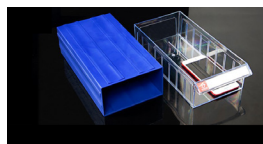

GS-F7#
•External Size: 320x160x85mm
•Internal Size: 288x140x77mm
•Material: PS&ABS
•Applications:
Small Plastic Storage Box