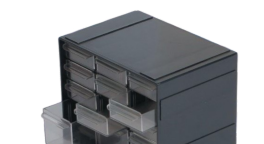

GS-1193
•External Size: 162(L) x 234(W) x 178(H)mm
•Internal Size: 6.9" x 9.2" x 6" inch
•Material: ABS/ PS
•Applications:
Hardware & Tools Storage, Home Storage, Office Storage, Garage, Workshop, Warehouse